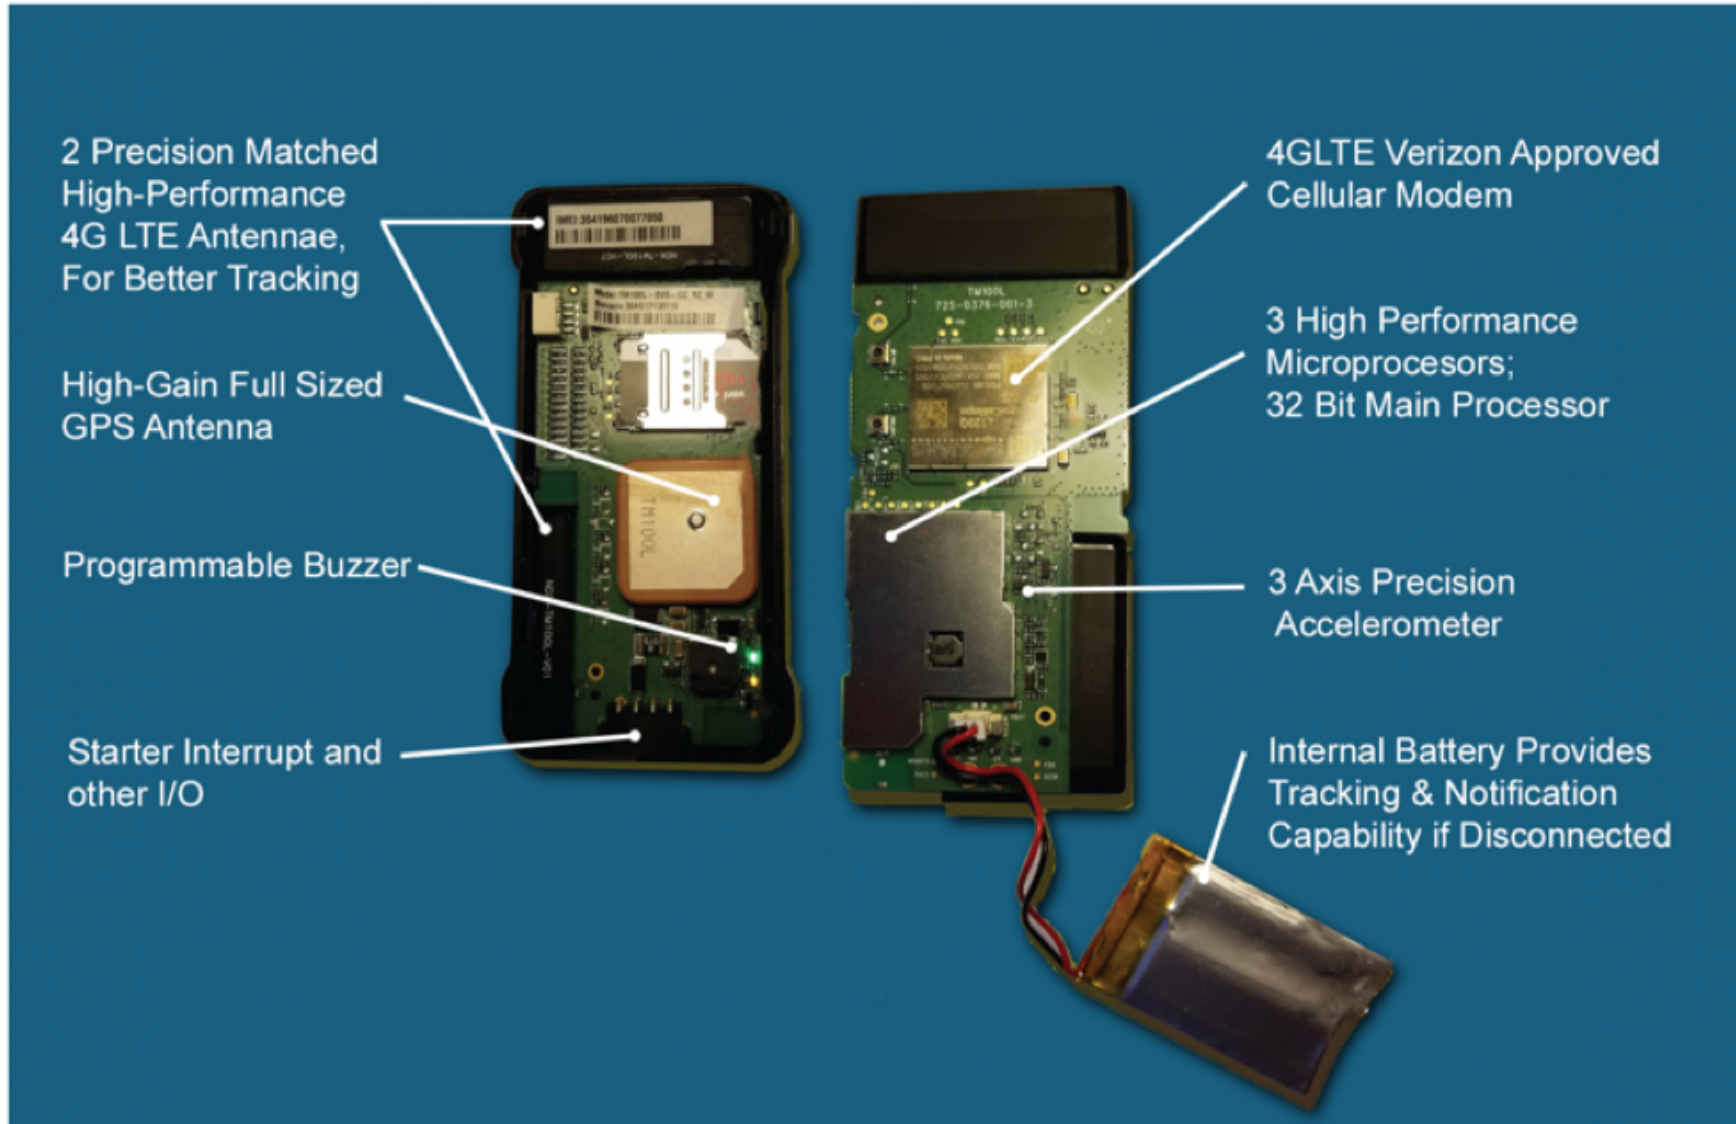

MTM Tracking 4G LTE VERIZON

2 Precision Matched High-Performance 4G LTE Antennae, For Better Tracking

High-Gain Full Sized GPS Antenna

Programmable Buzzer

Starter Interrupt and other I/O

4GLTE Verizon Approved Cellular Modem

3 High Performance Microprocessors; 32 Bit Main Processor

3 Axis Precision Accelerometer

Internal Battery Provides Tracking & Notification Capability if Disconnected